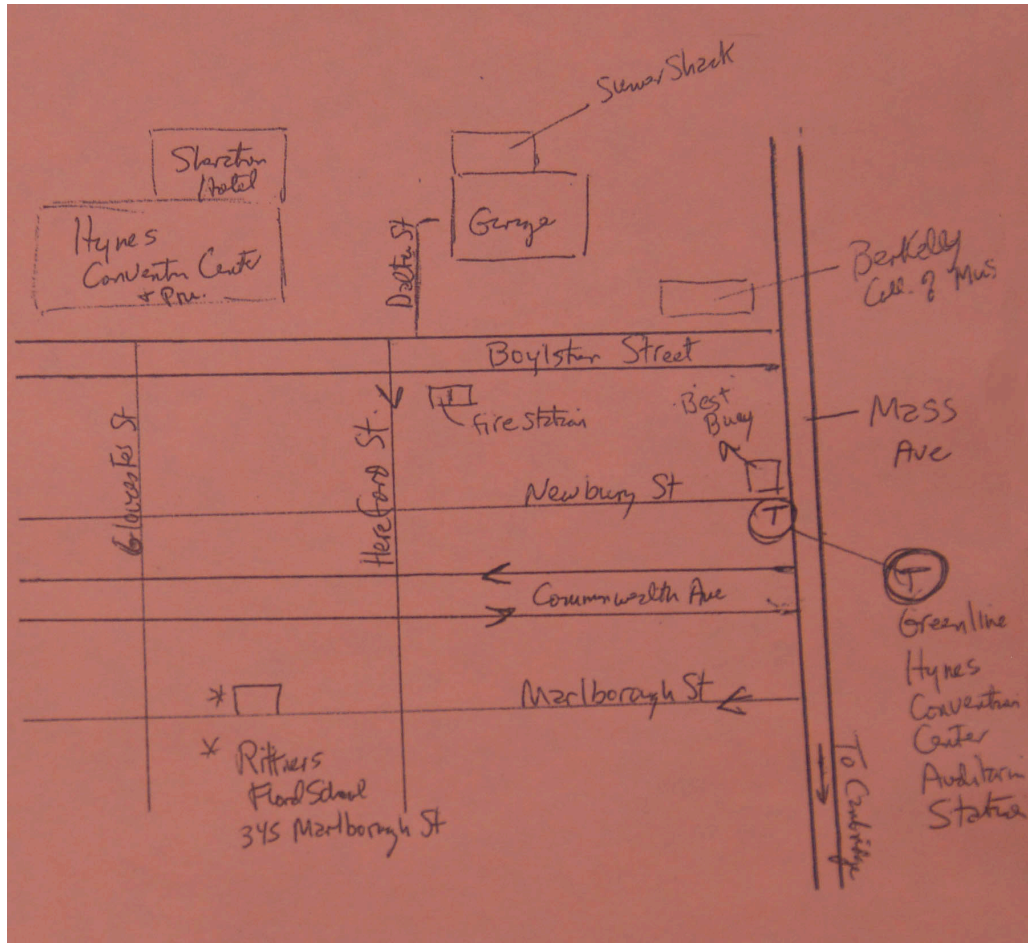

To Get To Rittners Floral School--Parking--EVENING COURSE

Parking: We are located in one of the nicest residential areas of Boston. On street parking in nonresidential spots becomes harder to find after 5:00.

Many of our Evening students have found the parking garage next to the Summer Shack Restaurant to be convenient. It is on Dalton St. opposite the Hynes Convention Center and the Sheraton Hotel. You may see it easily from Boylston Street. (There are, of course, many other lots and garages in the area that you may choose from).

By T: We are close to Hynes Convention Center Station (also sometimes called Auditorium) on the Green Line. Come out the exit under Best Buy. Go past Newbury and Commonwealth Avenue to Marlborough St. We are at 345 Marlborough St.